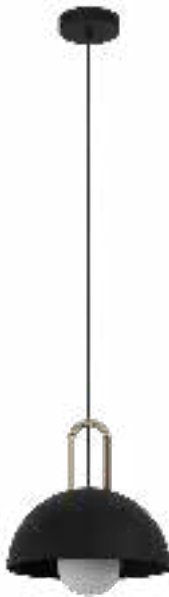

99693 CALMANERA

General Information

Material number	99693
Type	pendant light
Product segment	Indoor
Theme	sonstige / nicht zuordenbar

Dimensions

Article Height (in mm)	1100
Article Diameter (in mm)	325
Net Weight	1.3 Kilogram

Material & Colour

Enclosure Material	steel
Enclosure Colour	black, brass
Cable Colour	textil-cable black

Functionality

Switch Type	without switch
Battery	No

Technical Information

Protection Degree	IP20
Protection Class	2
Mains Voltage	220-240V,50/60Hz
Operation Voltage	220-240V,50/60Hz
max. Wattage (1)	1X40W

Illuminant 1

Illuminant Type (1)	E27
Illuminant incl. (1)	Exclusive
Socket Type (1)	E27

E27

1X40
W